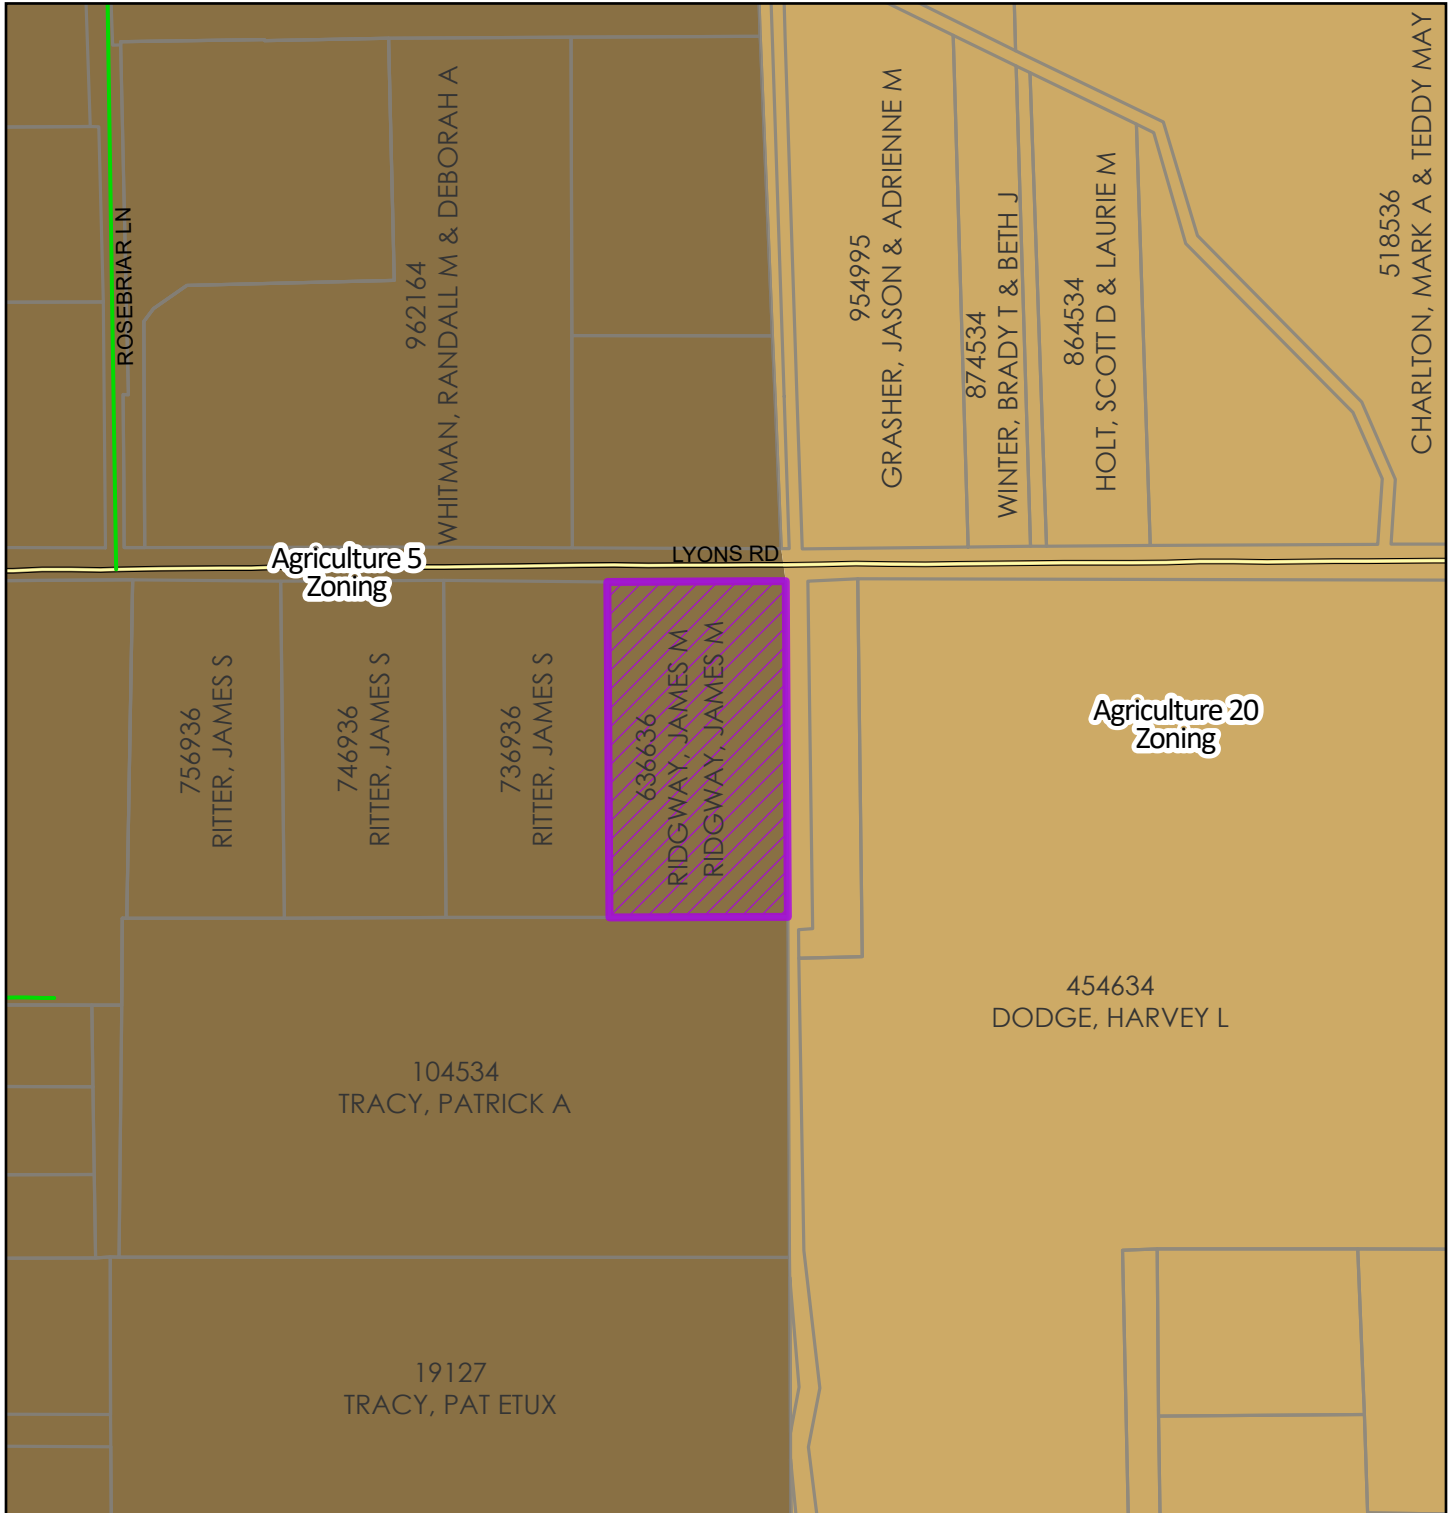

SP-26-00005 Ridgway

Zoning

2026

Coordinate System: NAD 1983 StatePlane Washington South FIPS 4602 Feet

North arrow pointing North (N).

Scale bars:

- 0, 200, 400 Feet
- 0, 70, 140 Meters